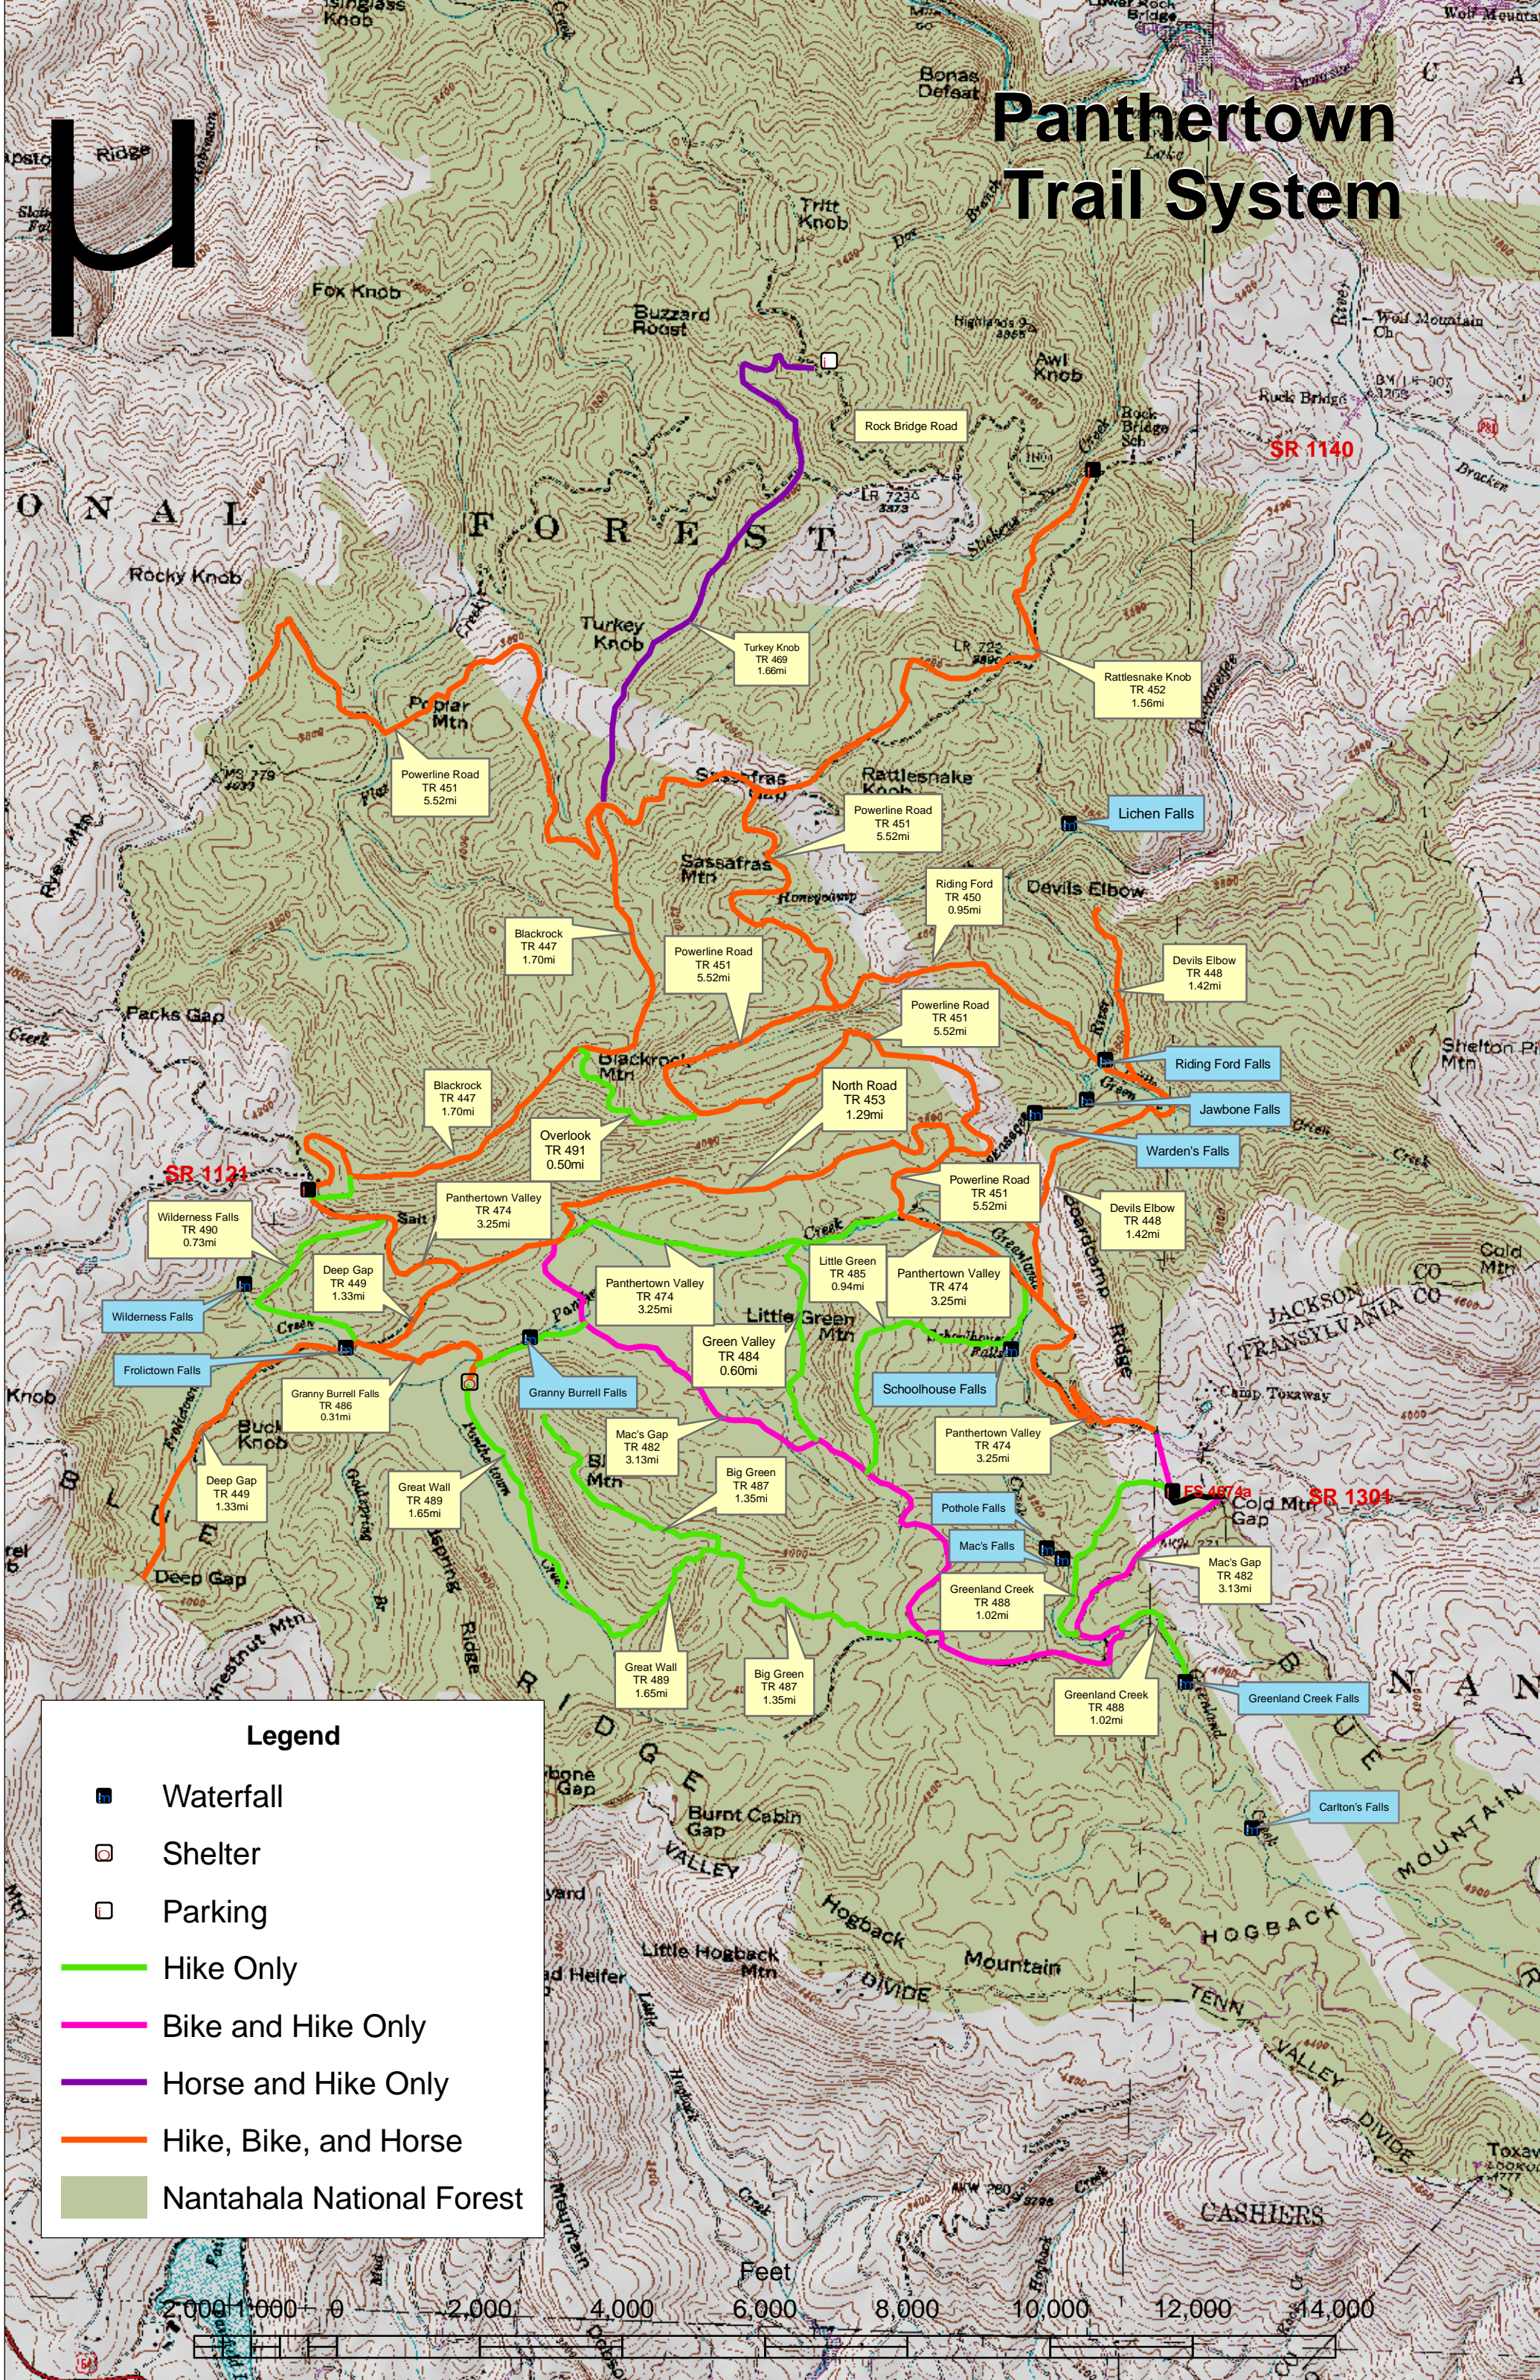

Panthertown Trail System

Legend

-  Waterfall
-  Shelter
-  Parking
-  Hike Only
-  Bike and Hike Only
-  Horse and Hike Only
-  Hike, Bike, and Horse
-  Nantahala National Forest

Feet

2,000 4,000 6,000 8,000 10,000 12,000 14,000