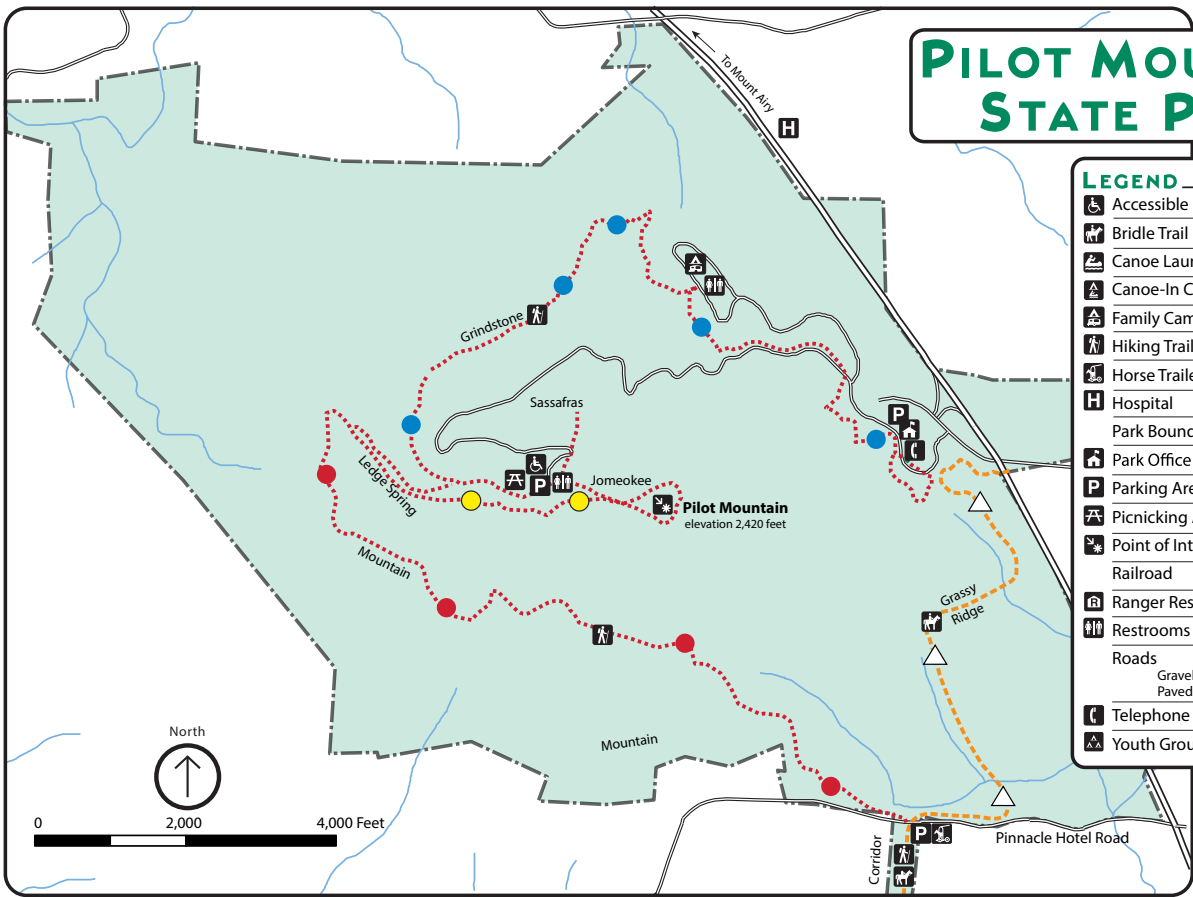

PILOT MOUNTAIN STATE PARK

- LEGEND**
- Accessible
 - Bridle Trail
 - Canoe Launch
 - Canoe-In Camping
 - Family Camping
 - Hiking Trail
 - Horse Trailer Parking
 - Hospital
 - Park Boundary
 - Park Office
 - Parking Area
 - Picnicking Area
 - Point of Interest
 - Railroad
 - Ranger Residence
 - Restrooms
 - Roads
 - Gravel
 - Paved
 - Telephone
 - Youth Group Tent Camping

TRAIL	distance	difficulty	blaze
Bean Shoals Canal	0.5 miles	easy	red circles
Corridor	6.6 miles	strenuous	white circles
Grassy Ridge	1.7 miles	moderate	white triangles
Grindstone	3.0 miles	strenuous	blue circles
Horne Creek	1.0 miles	moderate	blue circles
Ivy Bluff	0.5 miles	moderate	red circles
Jomeokee	0.8 miles	moderate	
Ledge Spring	1.6 miles	strenuous	yellow circles
Little Pinnacle Overlook	0.1 miles	easy	
Mountain	4.3 miles	strenuous	red circles
SassafRAS	0.5 miles	moderate	
Yadkin River	1.2 miles	moderate	yellow circles
Yadkin Islands	5.0 miles	moderate	white triangles

A larger map is available at the park office.