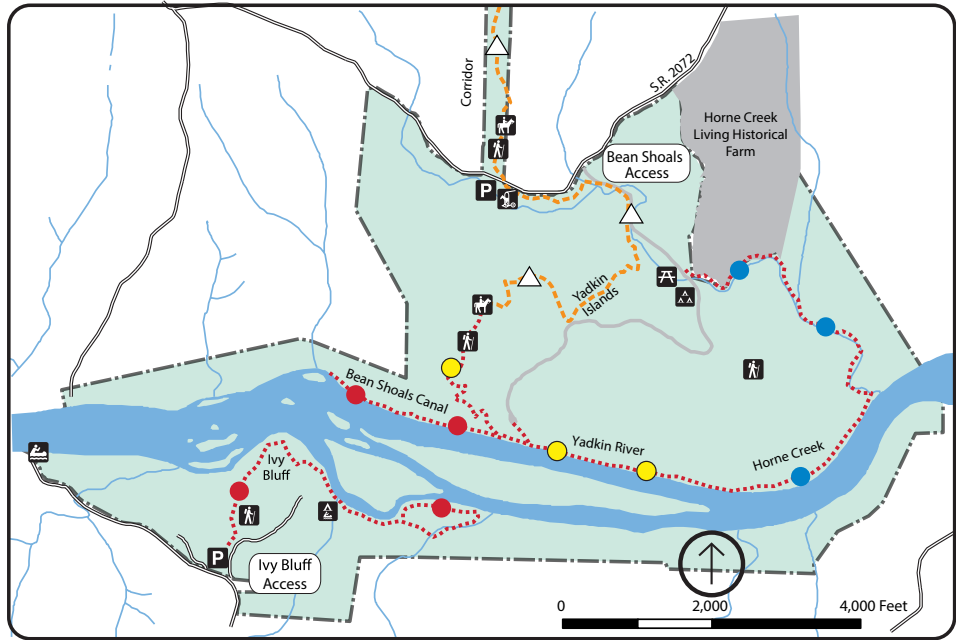

PILOT MOUNTAIN STATE PARK

- LEGEND**
- Accessible
 - Bridle Trail
 - Canoe Launch
 - Canoe-In Camping
 - Family Camping
 - Hiking Trail
 - Horse Trailer Parking
 - Hospital
 - Park Boundary
 - Park Office
 - Parking Area
 - Picnicking Area
 - Point of Interest
 - Railroad
 - Ranger Residence
 - Restrooms
 - Roads
 - Gravel
 - Paved
 - Telephone
 - Youth Group Tent Camping

TRAIL	distance	difficulty	blaze
Bean Shoals Canal	0.5 miles	easy	red circles
Corridor	6.6 miles	strenuous	white circles
Grassy Ridge	1.7 miles	moderate	white triangles
Grindstone	3.0 miles	strenuous	blue circles
Horne Creek	1.0 miles	moderate	blue circles
Ivy Bluff	0.5 miles	moderate	red circles
Jomeokee	0.8 miles	moderate	
Ledge Spring	1.6 miles	strenuous	yellow circles
Little Pinnacle Overlook	0.1 miles	easy	
Mountain	4.3 miles	strenuous	red circles
SassafRAS	0.5 miles	moderate	
Yadkin River	1.2 miles	moderate	yellow circles
Yadkin Islands	5.0 miles	moderate	white triangles

A larger map is available at the park office.