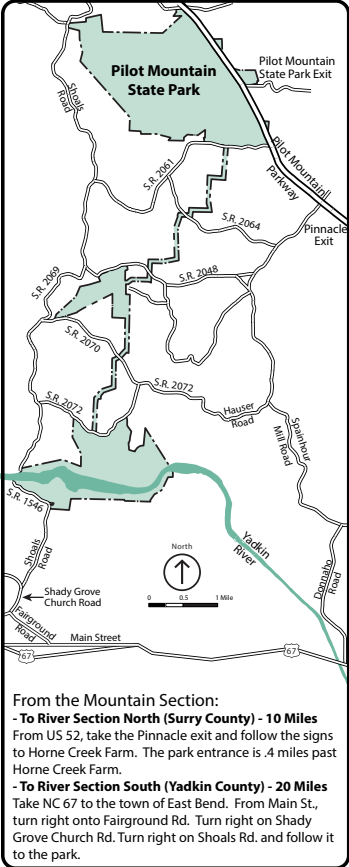

PILOT MOUNTAIN STATE PARK

- LEGEND**
- Accessible
 - Bridle Trail
 - Canoe Launch
 - Canoe-In Camping
 - Family Camping
 - Hiking Trail
 - Horse Trailer Parking
 - Hospital
 - Park Boundary
 - Park Office
 - Parking Area
 - Picnicking Area
 - Point of Interest
 - Railroad
 - Ranger Residence
 - Restrooms
 - Roads
 - Gravel
 - Paved
 - Telephone
 - Youth Group Tent Camping

TRAIL	distance	difficulty	blaze
Bean Shoals Canal	0.5 miles	easy	red circles
Corridor	6.6 miles	strenuous	white circles
Grassy Ridge	1.7 miles	moderate	white triangles
Grindstone	3.0 miles	strenuous	blue circles
Horne Creek	1.0 miles	moderate	blue circles
Ivy Bluff	0.5 miles	moderate	red circles
Jomeokee	0.8 miles	moderate	
Ledge Spring	1.6 miles	strenuous	yellow circles
Little Pinnacle Overlook	0.1 miles	easy	
Mountain	4.3 miles	strenuous	red circles
SassafRAS	0.5 miles	moderate	
Yadkin River	1.2 miles	moderate	yellow circles
Yadkin Islands	5.0 miles	moderate	white triangles

A larger map is available at the park office.